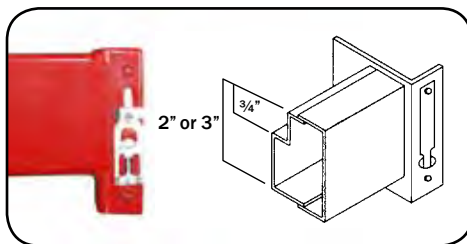

Step Load Beams

High capacity beams provide exceptional strength at a reasonable price. Built-in safety lock at end of beams helps prevent beams from accidentally getting knocked off uprights. Beam length is measured by clear span between uprights. Beams are designed specifically for use with wire mesh or 3/4" particle board decking. Beam color: Orange.

- » **Available in either 2" or 3" beam heights**
- » **Available in 24", 36", 48", 72" or 96" in length**
- » **Built-in safety clip for added safety**

H x L	Cap. Per Pair	Model Number	Price Each
2" x 48"	1,400	215-CB20048	14.87
2" x 72"	1,200	215-CB20072	21.38
2" x 96"	1,000	215-CB20096	27.90
3" x 24"	1,400	215-CBL30024	8.57
3" x 36"	1,200	215-CBL30036	12.39
3" x 48"	2,000	215-CB30048	18.31
3" x 72"	1,800	215-CB30072	26.54
3" x 96"	1,600	215-CB30096	34.80